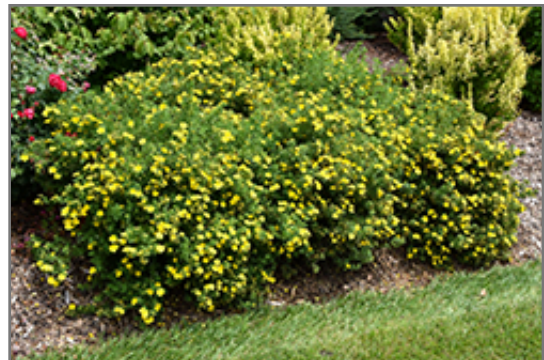

Happy Face Yellow Potentilla flowers
Photo courtesy of NetPS Plant Finder

Happy Face Yellow Potentilla in bloom
Photo courtesy of NetPS Plant Finder