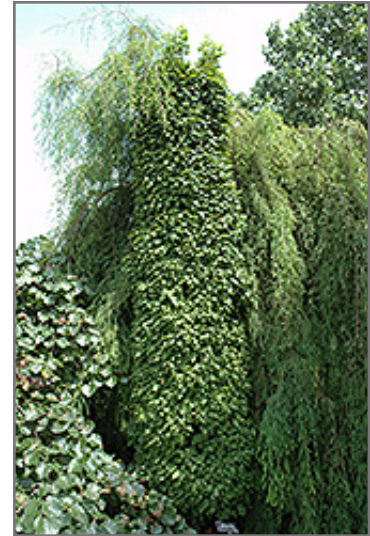

Columnaris Nana Hornbeam
Photo courtesy of NetPS Plant Finder

47747 Romeo Plank Road | Macomb, Mi 48044

(586) 286-3655

www.wiegandsnursery.com