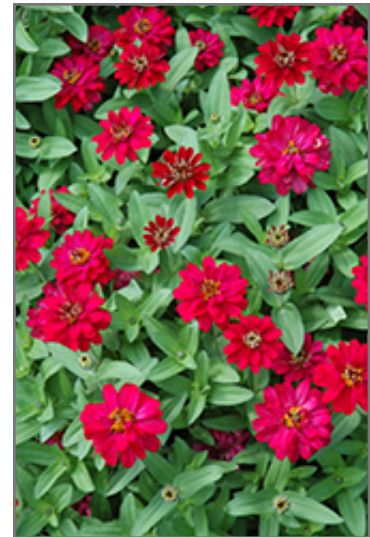

Profusion Double Hot Cherry Zinnia
flowers
Photo courtesy of NetPS Plant Finder

47747 Romeo Plank Road | Macomb, Mi 48044

(586) 286-3655

www.wiegandsnursery.com