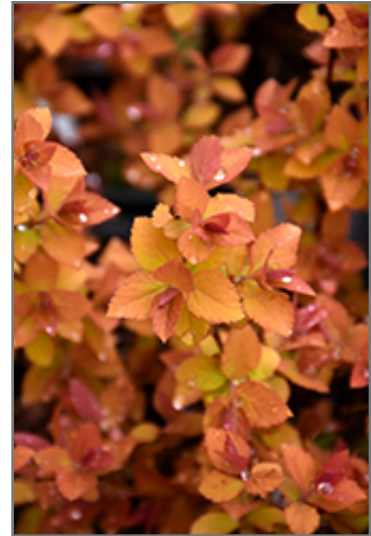

Double Play Big Bang Spirea foliage
Photo courtesy of NetPS Plant Finder

47747 Romeo Plank Road | Macomb, Mi 48044

(586) 286-3655

www.wiegandsnursery.com