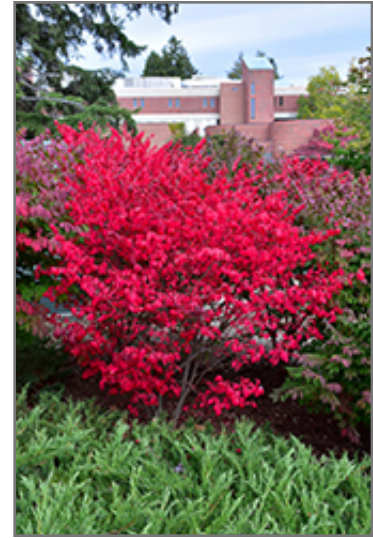

*Compact Winged Burning Bush in fall
Photo courtesy of NetPS Plant Finder*