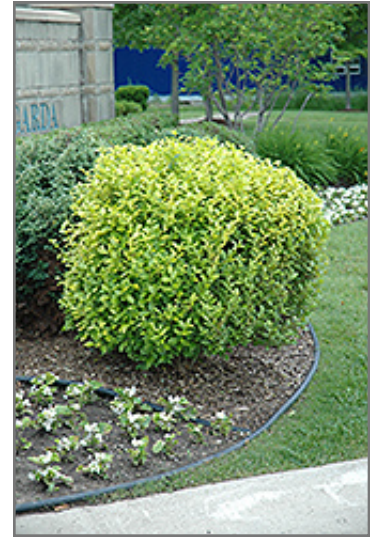

Golden Privet
Photo courtesy of NetPS Plant Finder