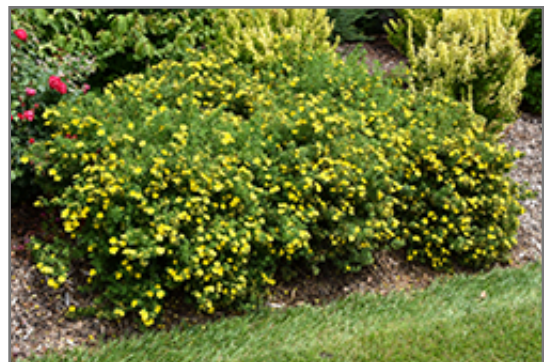

Happy Face Yellow Potentilla flowers
Photo courtesy of NetPS Plant Finder

Happy Face Yellow Potentilla in bloom
Photo courtesy of NetPS Plant Finder