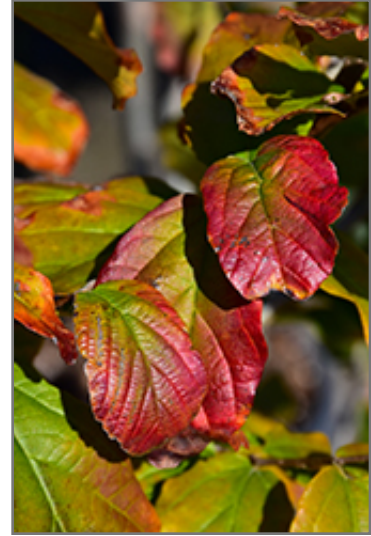

Ruby Vase Parrotia in fall
Photo courtesy of NetPS Plant Finder

47747 Romeo Plank Road | Macomb, Mi 48044

(586) 286-3655

www.wiegandsnursery.com