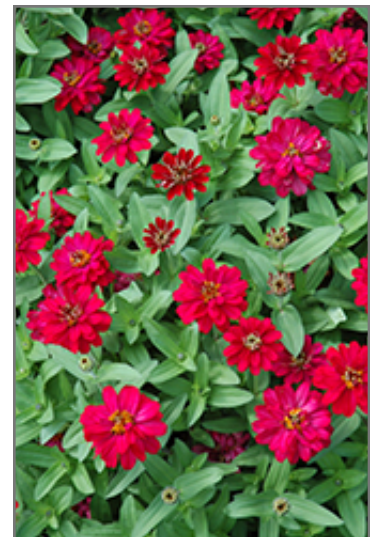

Profusion Double Hot Cherry Zinnia flowers
Photo courtesy of NetPS Plant Finder

Profusion Double Hot Cherry Zinnia flowers
Photo courtesy of NetPS Plant Finder